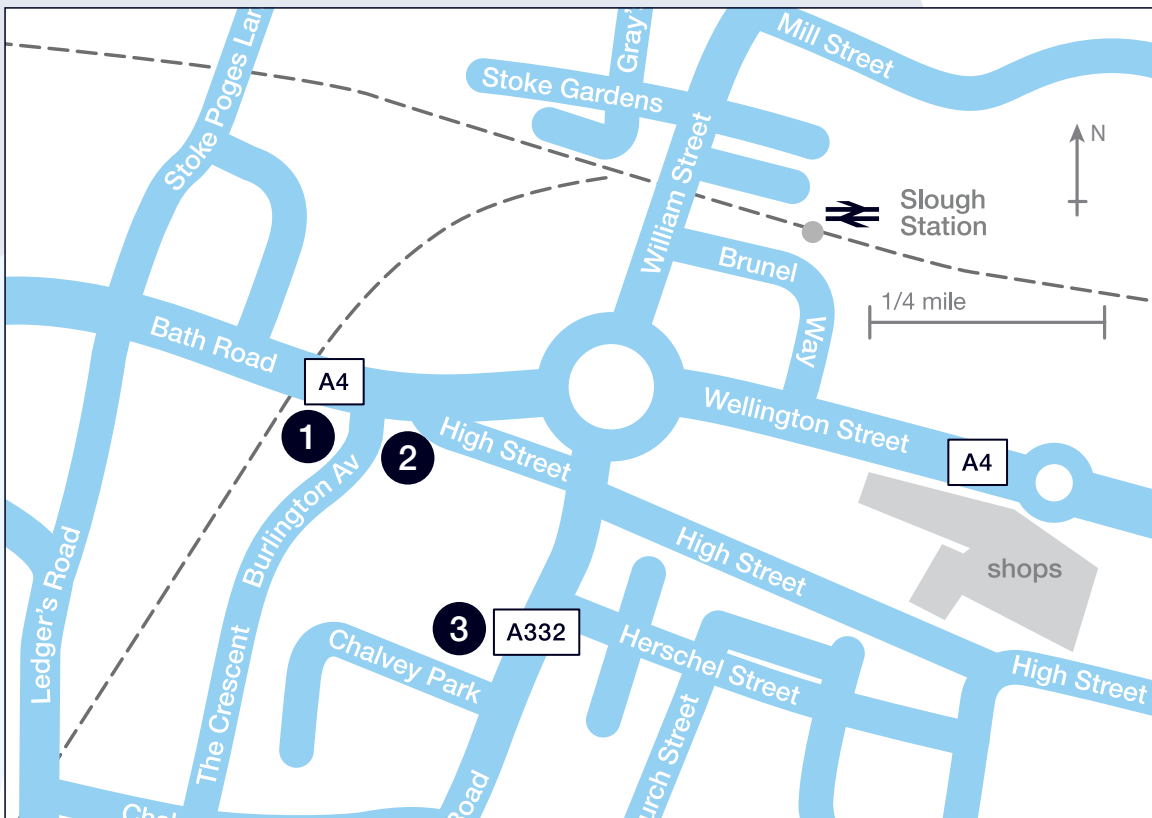

Slough - detail

executive serviced apartments

key to esa apartments in Slough

- 1 Ibex House
- 2 The Mosaic
- 3 Aspects

executive serviced apartments limited

enquiries 08458 521100

e enquiries@esa-ltd.co.uk

t +44 (0)1635 521100

www.esa-ltd.co.uk