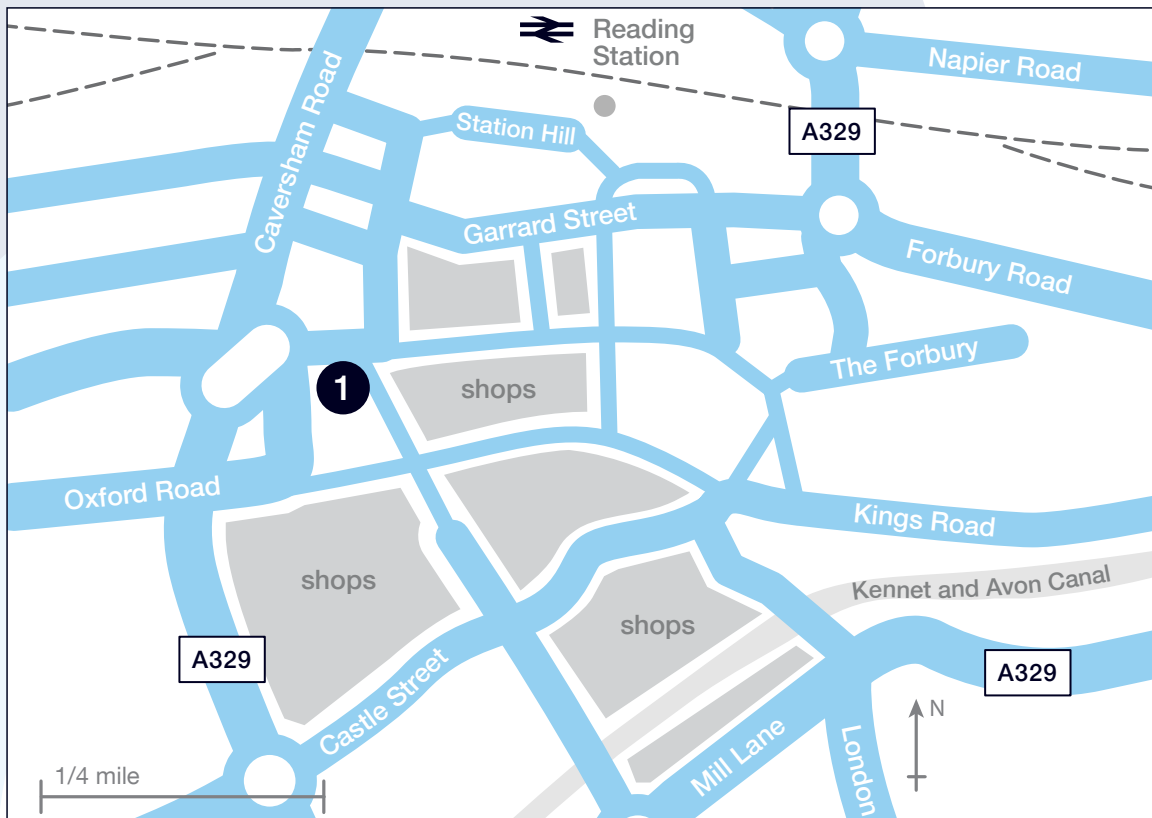

Reading - detail

executive serviced apartments

key to esa apartments in Reading

1 City Wall House

executive serviced apartments limited

enquiries 08458 521100

e enquiries@esa-ltd.co.uk

t +44 (0)1635 521100

www.esa-ltd.co.uk