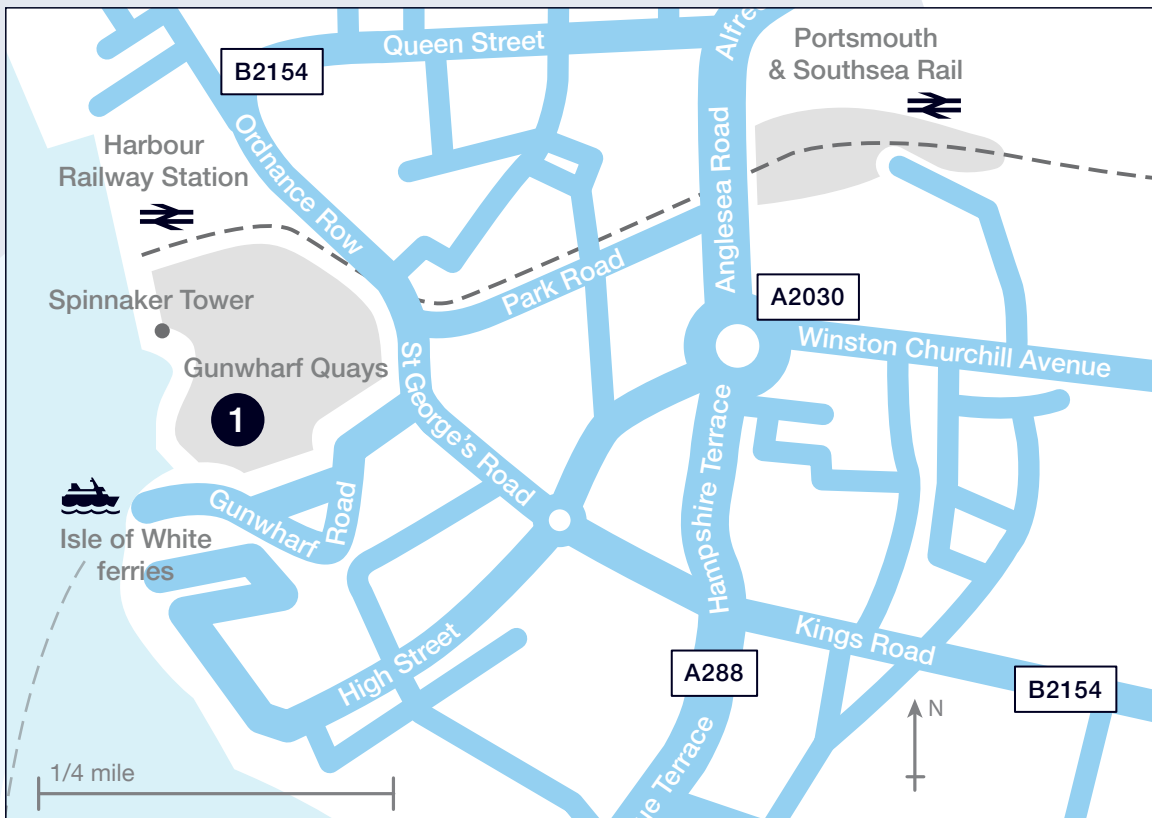

Portsmouth - detail

executive serviced apartments

key to esa apartments in Portsmouth

1 Gunwharf Quays

executive serviced apartments limited

enquiries 08458 521100

e enquiries@esa-ltd.co.uk

t +44 (0)1635 521100

www.esa-ltd.co.uk