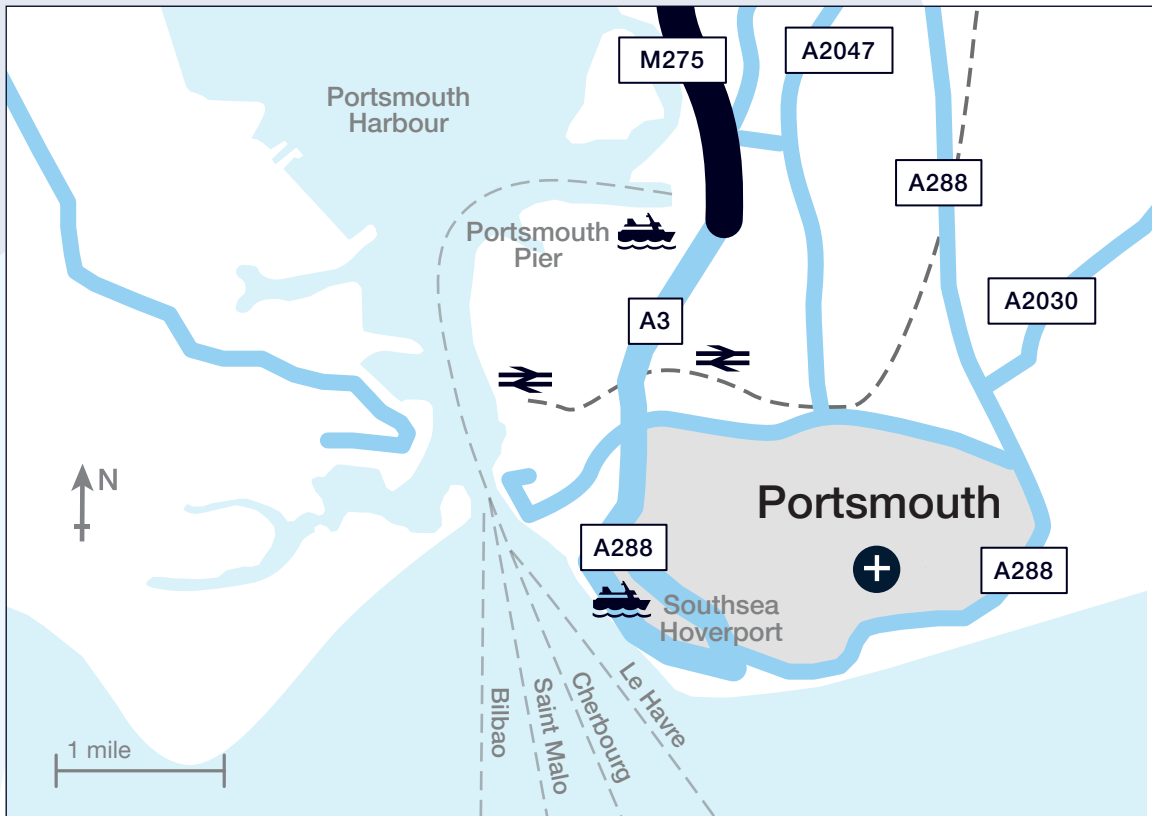

Portsmouth - overview

executive serviced apartments

executive serviced apartments limited provide a home from home alternative to hotel living across the Thames Valley.

To find out more call us on 08458 521100 or visit our website www.esa-ltd.co.uk