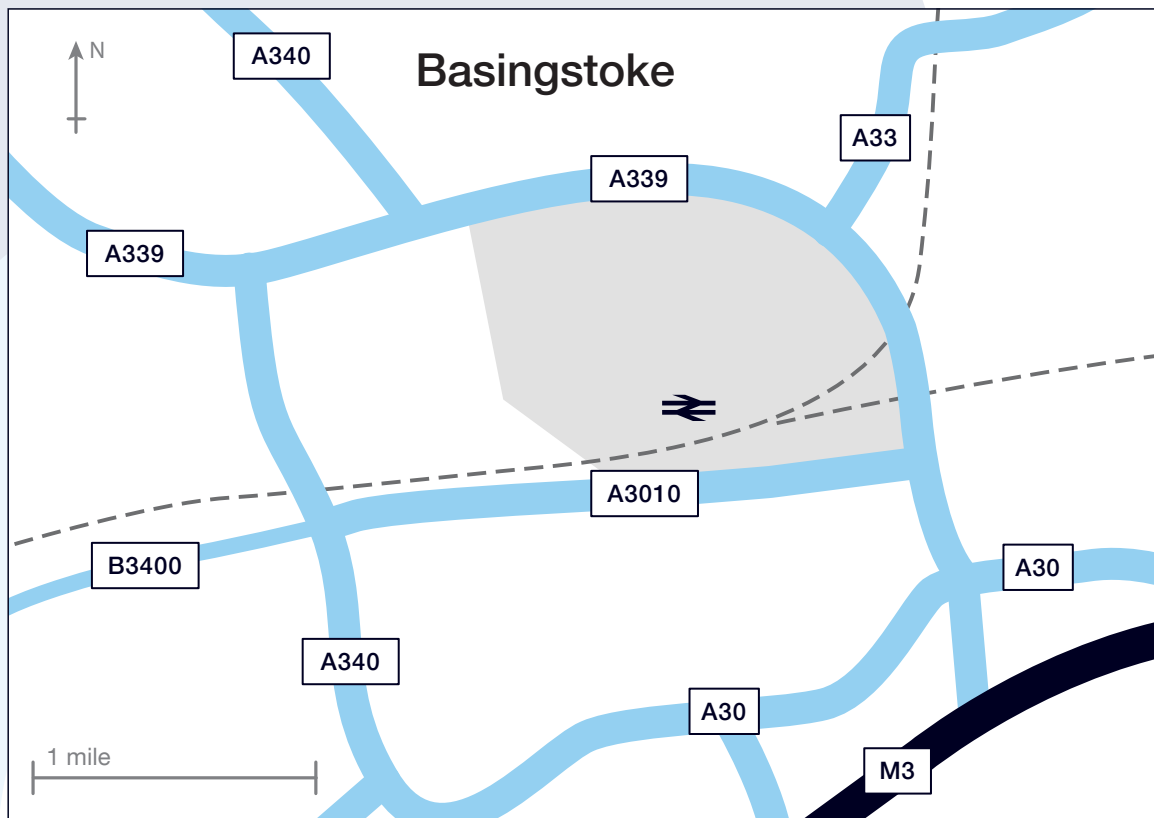

Basingstoke - overview

executive serviced apartments

executive serviced apartments limited provide a home from home alternative to hotel living across the Thames Valley.

To find out more call us on 08458 521100 or visit our website www.esa-ltd.co.uk