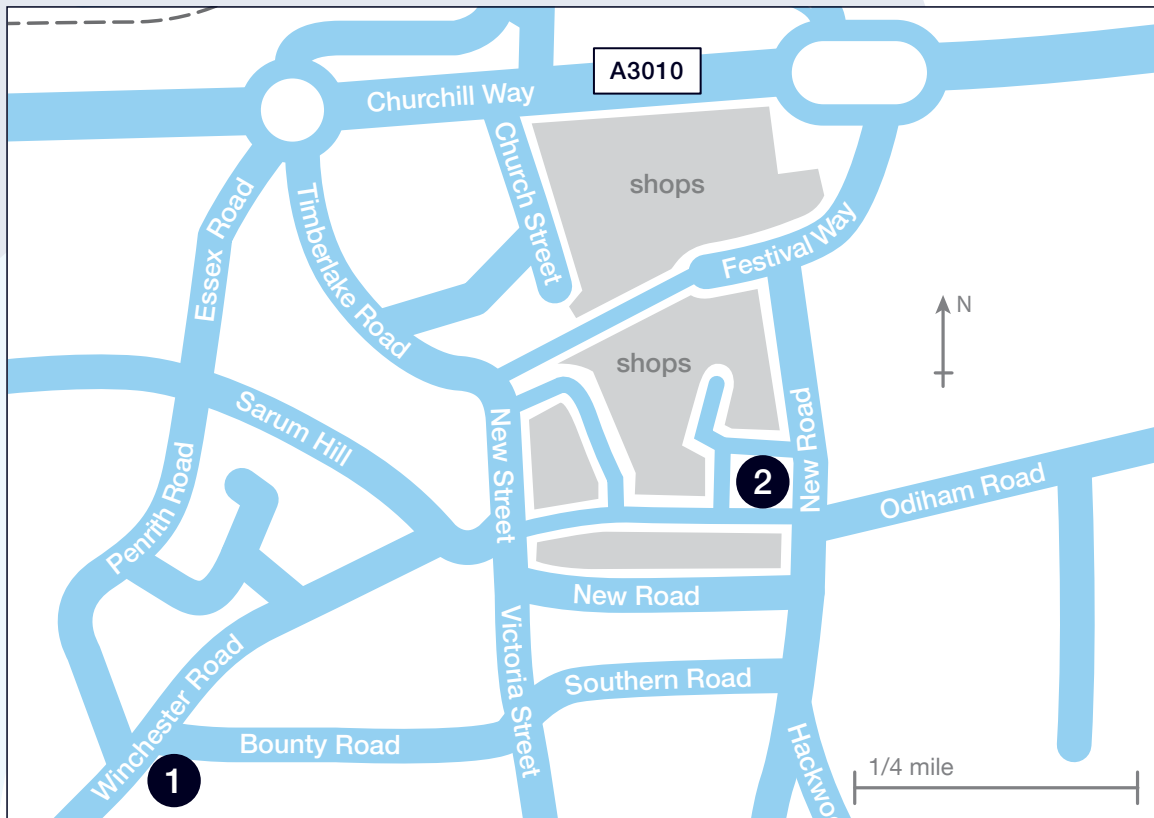

Basingstoke - detail

executive serviced apartments

key to esa apartments in Basingstoke

- 1 Westlands House
- 2 Anchor Court

executive serviced apartments limited

enquiries 08458 521100

e enquiries@esa-ltd.co.uk

t +44 (0)1635 521100

www.esa-ltd.co.uk